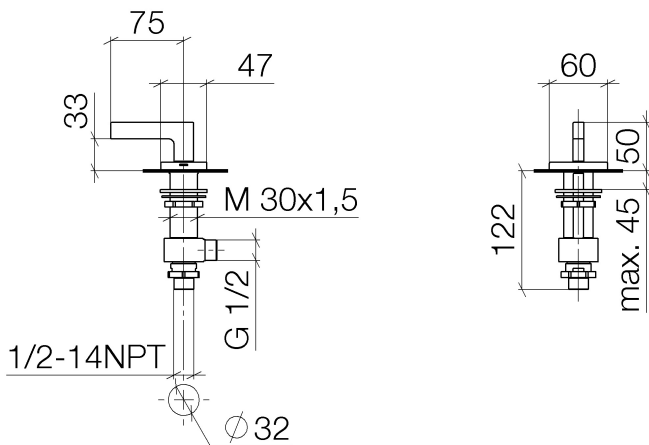

## Bathtub - CL.1

Deck valve clockwise-closing hot - polished chrome

Article number: 20 004 715-00

- 1-1/4" hole diameter
- Flange 2-3/8" x 1-7/8"
- Fittings group in compliance with DIN 4109: 1
- (ADA)

polished chrome

## Dimensional drawing

All dimensions in mm / inch = mm x 0,0394

Bathtub - CL.1  
Deck valve clockwise-closing hot - polished chrome  
Article number: 20 004 715-00

### Flow rate chart

## Bathtub - CL.1

Deck valve clockwise-closing hot - polished chrome

Article number: 20 004 715-00