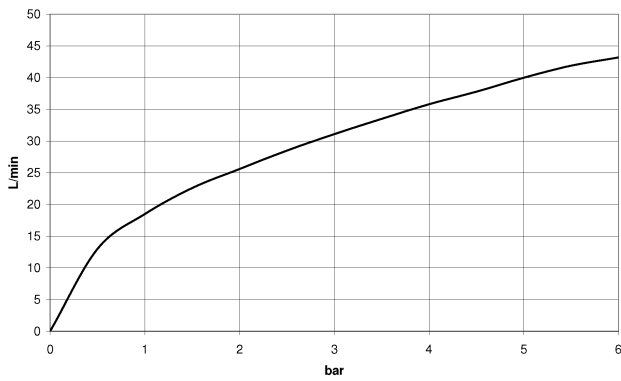

## Bathtub - CL.1

Deck valve clockwise-closing hot - polished chrome

Article number: 20 004 715-00

- 1-1/4" hole diameter
- Flange 2-3/8" x 1-7/8"
- Fittings group in compliance with DIN 4109: 1
- (ADA)

polished chrome

## Dimensional drawing

All dimensions in mm / inch = mm x 0,0394

Bathtub - CL.1  
Deck valve clockwise-closing hot - polished chrome  
Article number: 20 004 715-00

### Flow rate chart